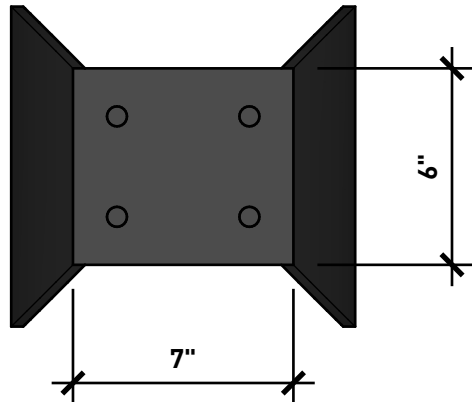

Top View

Front View

Side View

Bottom View

Wishbone
site furnishings

WISHBONE SITE FURNISHINGS

210-27090 GLOUCESTER WAY LANGLEY, BC

DWG. TITLE: BOWEN BOLLARD

REVISION: 09/03/2023 R:00

MATERIAL:
ALUMINUM

DWG. NO. DWSBBR09032300

DRAWN BY: J. WRIGHT

PATTERN NO.
N/A

MODEL NO. BB-41

SCALE: 1 : 8

SHEET: 1 OF 2