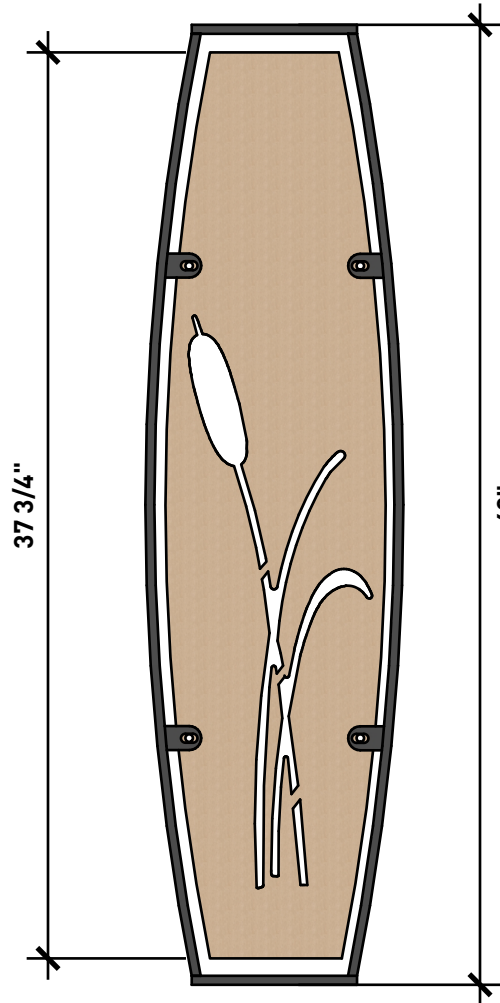

Top View

Front View

Side View

Bottom View

Wishbone
site furnishings

WISHBONE SITE FURNISHINGS

210-27090 GLOUCESTER WAY LANGLEY, BC

DWG. TITLE: BOWEN BOLLARD

REVISION: 09/03/2023 R:00

MATERIAL:
ALUMINUM

DWG. NO. DWSBBR09032300

DRAWN BY: J. WRIGHT

PATTERN NO.
N/A

MODEL NO. BB-41

SCALE: 1 : 8

SHEET: 1 OF 2

PATTERN NO.
 N/A

MODEL NO. BB-41

SCALE: 1 : 8

SHEET: 2 OF 2

DATE: 09 MAR 23