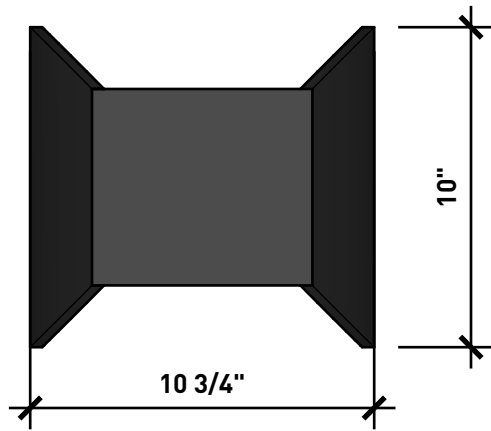

Top View

Front View

Side View

Bottom View

Wishbone
site furnishings

WISHBONE SITE FURNISHINGS

210-27090 GLOUCESTER WAY LANGLEY, BC

DWG. TITLE: BOWEN BOLLARD

REVISION: 09/03/2023 R:00

MATERIAL:
ALUMINUM

DWG. NO. DWSBBR09032300

DRAWN BY: J. WRIGHT

PATTERN NO.
N/A

MODEL NO. BB-41

SCALE: 1 : 8

SHEET: 1 OF 2